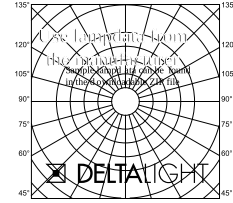

SPYCO Hi ADM

414 353 10 ADM B

AVAILABLE IN

BLACK 414 353 10 ADM B

WHITE 414 353 10 ADM W

 [View on website](#)

General info

LOCATION	indoor
INSTALLATION	Mains voltage track Mains voltage track mounted
INGRESS PROTECTION	IP20
WEIGHT (KG)	0.9
ADJUSTABILITY	0° to 90° swiveling, 350° rotatable
INFORMATION	3F MULTI ADAPTER